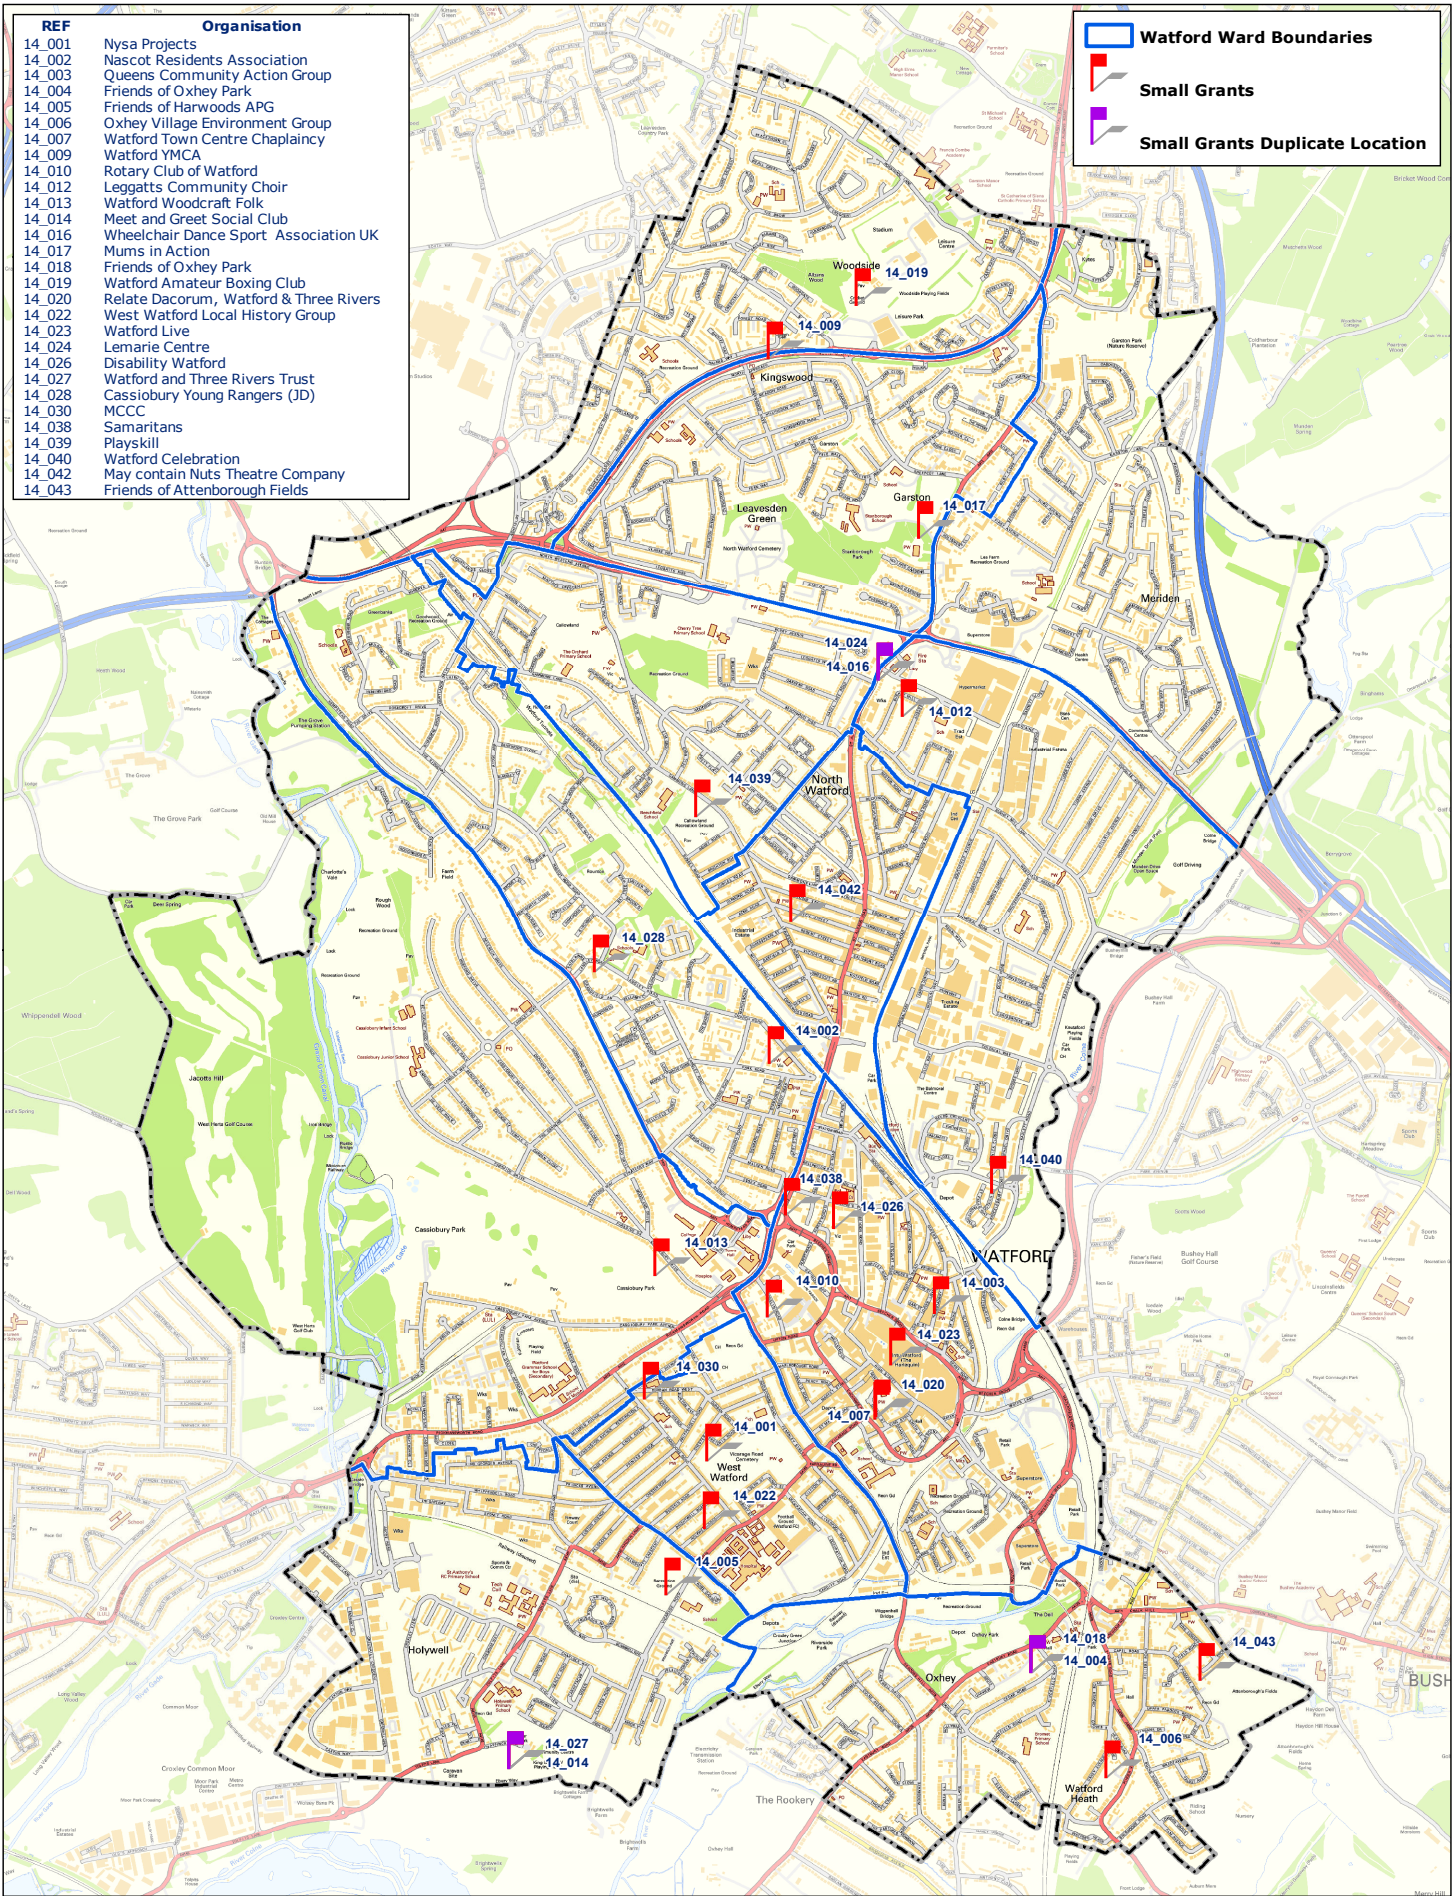

Filepath: I:\GISMAP\_DATA\_REQUESTS2016\_01\_06\_COMMUNITY\_SVCES\_SmallGrants\_LorraineCudjoe\44P\_Small\_Grants\_Mapv10.mxd

REF	Organisation
14_001	Nysa Projects
14_002	Nascot Residents Association
14_003	Queens Community Action Group
14_004	Friends of Oxhey Park
14_005	Friends of Harwoods APG
14_006	Oxhey Village Environment Group
14_007	Watford Town Centre Chaplaincy
14_009	Watford YMCA
14_010	Rotary Club of Watford
14_012	Leggatts Community Choir
14_013	Watford Woodcraft Folk
14_014	Meet and Greet Social Club
14_016	Wheelchair Dance Sport Association UK
14_017	Mums in Action
14_018	Friends of Oxhey Park
14_019	Watford Amateur Boxing Club
14_020	Relate Dacorum, Watford & Three Rivers
14_022	West Watford Local History Group
14_023	Watford Live
14_024	Lemarie Centre
14_026	Disability Watford
14_027	Watford and Three Rivers Trust
14_028	Cassiobury Young Rangers (JD)
14_030	MCCC
14_038	Samaritans
14_039	Playskill
14_040	Watford Celebration
14_042	May contain Nuts Theatre Company
14_043	Friends of Attenborough Fields

**Watford Ward Boundaries**

**Small Grants**

**Small Grants Duplicate Location**

### Small Grants Map 2014-2015

Map Produced by: Paulm  
Publication Date: 01/09/2016

Scale 1:30,000

**ORDNANCE SURVEY LICENCE AGREEMENT**  
© Crown copyright and database rights 2013  
Ordnance Survey 100018689

**AERIAL PHOTOGRAPHY**  
Copyright GeoPerspectives